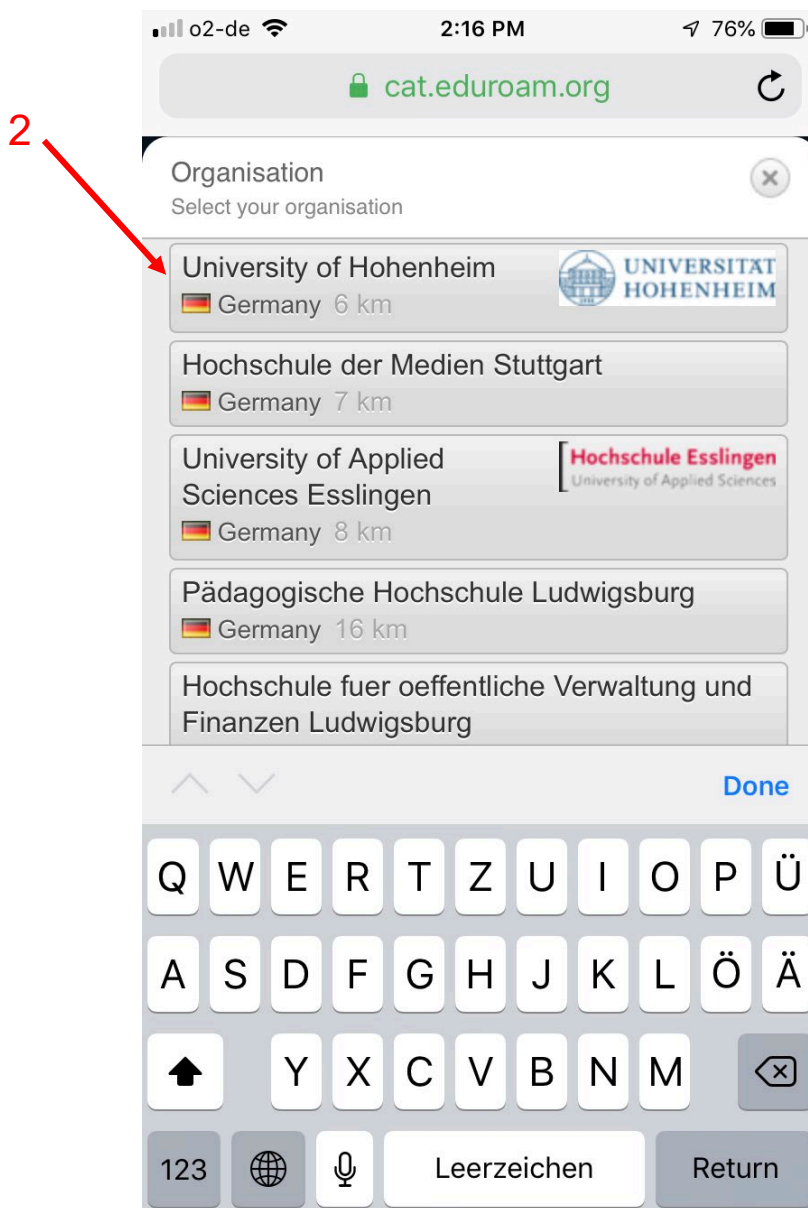

Kommunikations-, Informations- und Medienzentrum (KIM)

Wählen Sie „Universität Hohenheim“ aus der Liste aus. Falls es nicht zur Auswahl steht, suchen Sie manuell danach:

Choose „Universität Hohenheim“ as organization. If it's not available, search manually for it.